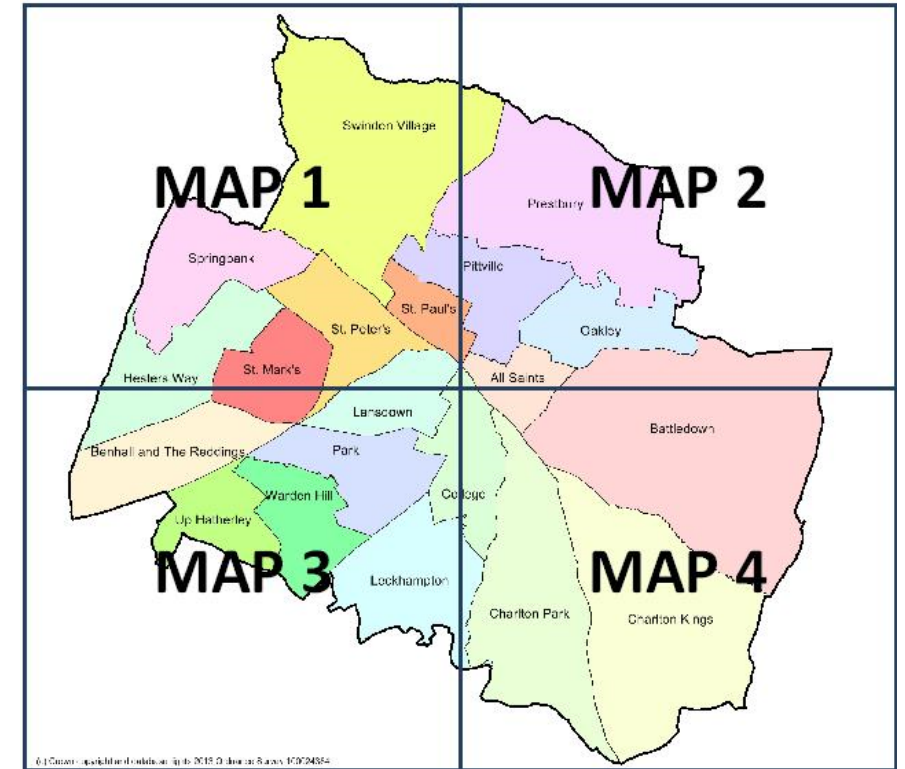

(c) Crown copyright and database rights 2013 Ordnance Survey 100024384

EMPLOYMENT MAP 1

Refer to site proforma to view details of the sites coloured Red, Amber and Green (you will need the site reference no.)